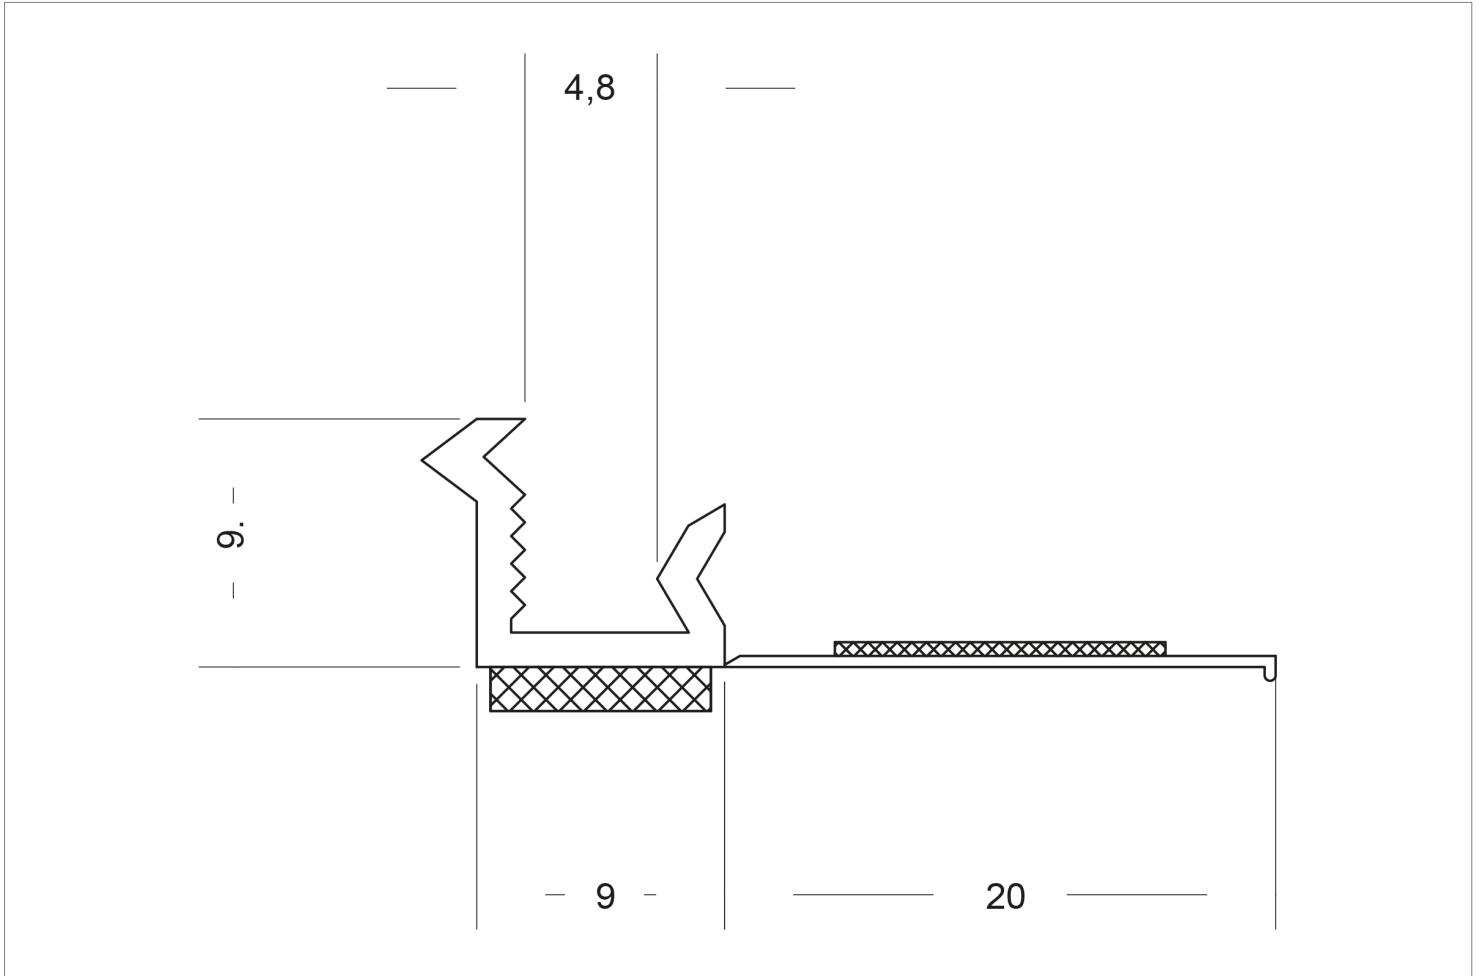

PLASTER CONNECTION STRIP I

PRODUCT ID 1373-49

Can be used as standard profile for interior and exterior plaster on windows and doors.

SPECIFICATION

Material: PVC regrind

Colour: white